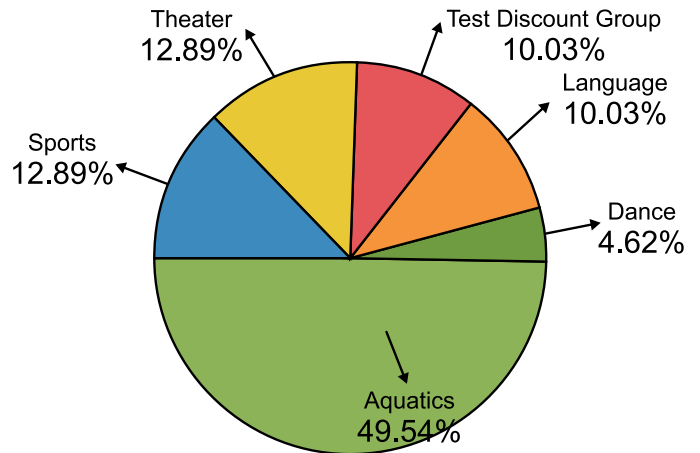

Revenue by Course

Class Room 100A	
Saturday, October 15 2011	
9⁰⁰	English as a Second Language 10/15/11 09:00
10⁰⁰	

Gymnasium	
Saturday, October 15 2011	
9⁰⁰	Rock Climbing 10/15/11 09:00 AM - 04:00 PM
10⁰⁰	

Tennis Court	
Saturday, October 15 2011	
9⁰⁰	Bedelia 10/15/2011
10⁰⁰	Bedelia 10/15/2011

ASAP Registration + Management Software

Administrative Software Applications, Inc.
1310 Hollenbeck Avenue
Sunnyvale, CA 94087 USA

www.ASAPConnected.com
View features, demos and
a live sample registration site

800-969-ASAP (2727)
sales@asapconnected.com
Schedule an online demo
Or talk with ASAP experts.